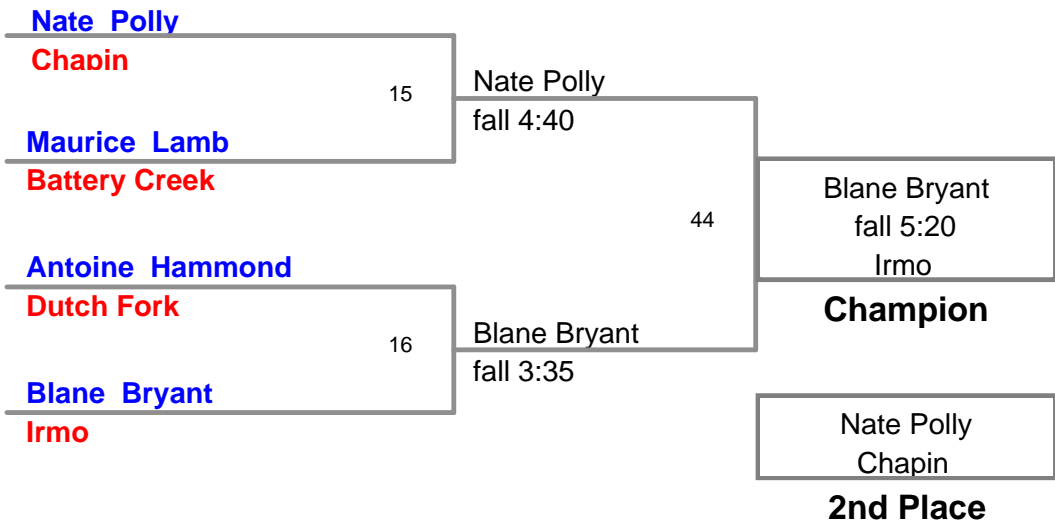

2010 PSC Championship
HS

145 Lbs