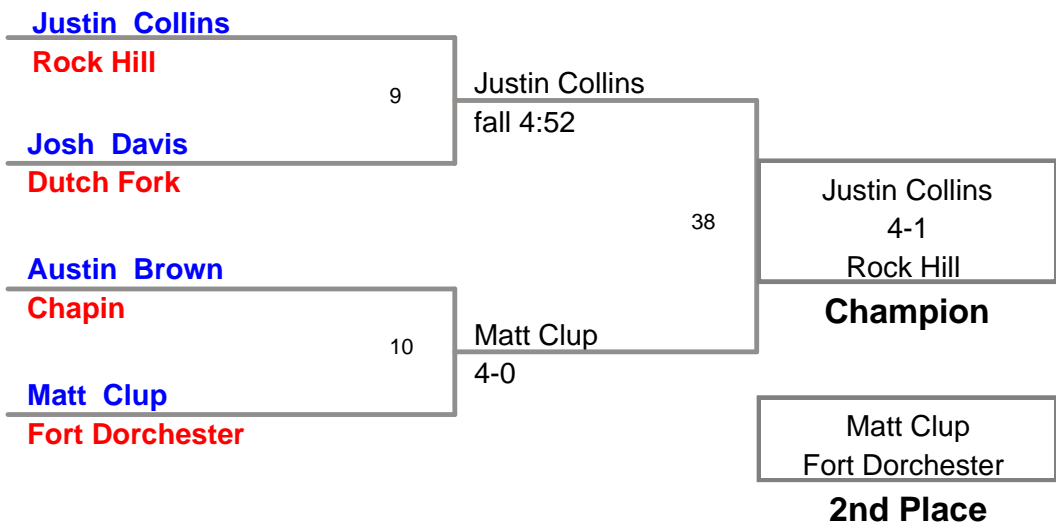

2010 PSC Championship
HS

130 Lbs