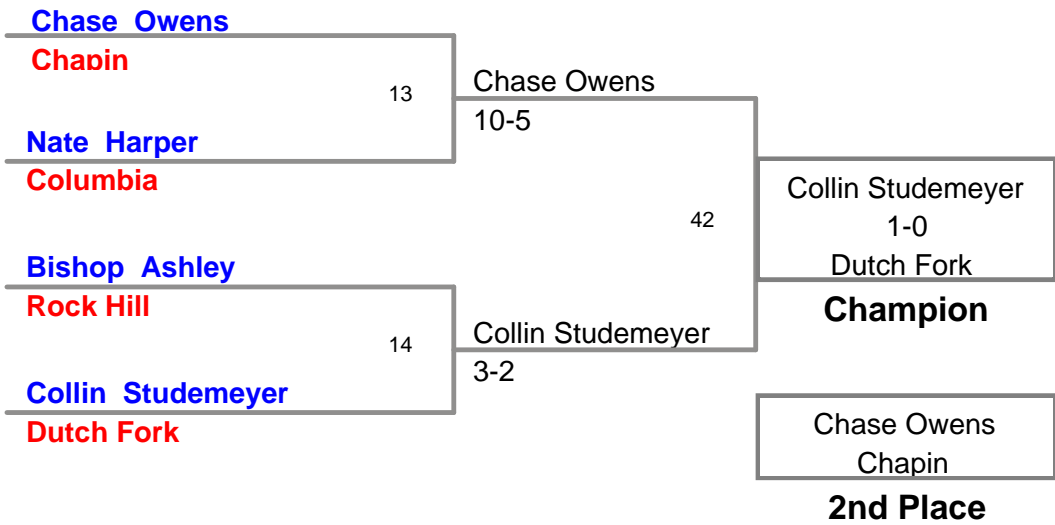

2010 PSC Championship
HS

140 Lbs