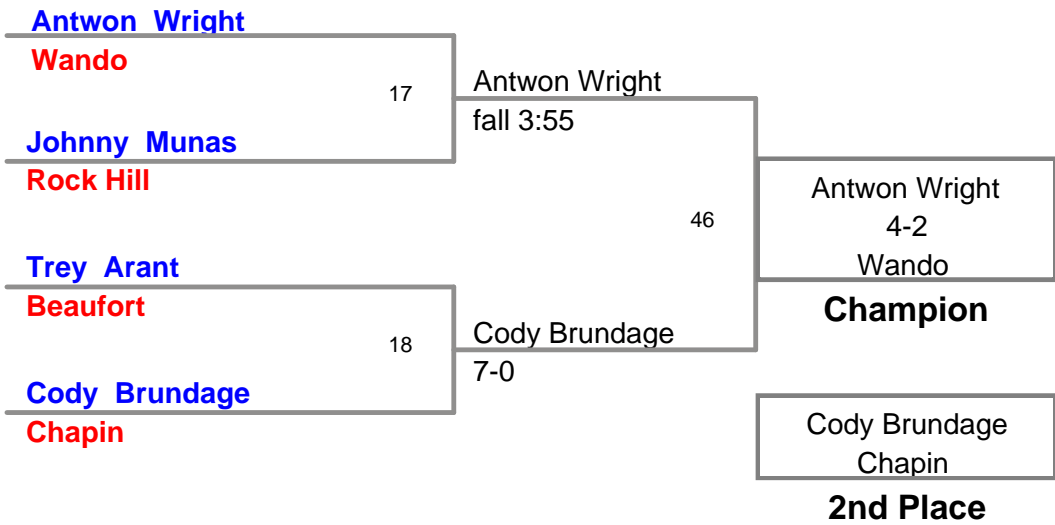

2010 PSC Championship
HS

152 Lbs