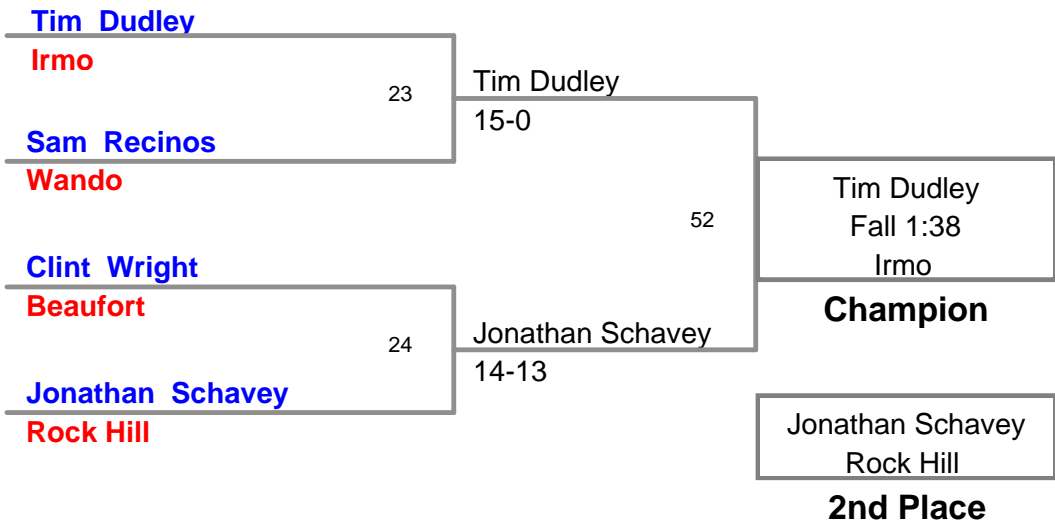

2010 PSC Championship
HS

189 Lbs